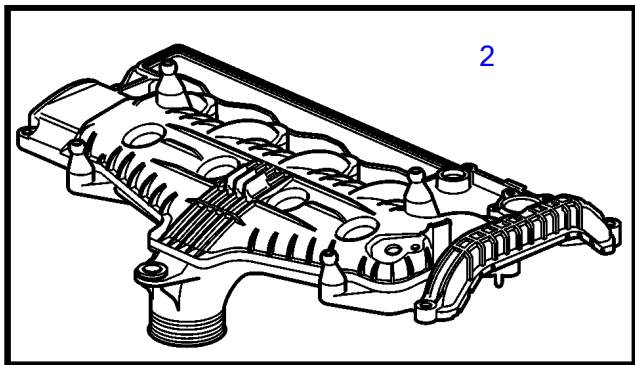

D3-110I-D, D3-110I-E, D3-140I-E, D3-140A-D, D3-140A-E, D3-150I-D, D3-150I-E, D3-170I-D, D3-170I-E, D3-170A-D, D3-170A-E, D3-200I-D, D3-200I-E, D3-200A-D, D3-200A-E, D3-220I-D, D3-220I-E, D3-220A-D, D3-220A-E

24794

D3-110I-D, D3-110I-E, D3-140I-E, D3-140A-D, D3-140A-E, D3-150I-D, D3-150I-E, D3-170I-D, D3-170I-E, D3-170A-D, D3-170A-E, D3-200I-D, D3-200I-E, D3-200A-D, D3-200A-E, D3-220I-D, D3-220I-E, D3-220A-D, D3-220A-E

REF	PART NO.	QTY	DESCRIPTION	SEE SEC.	NOTES
1	3801382	1	Longblock engine		
2	31338169	1	Valve cover		
3	31251172	1	• Delivery pipe	35714	
4	31251173	1	• Delivery pipe	35714	
5	31251174	1	• Delivery pipe	35714	
6	31251175	1	• Delivery pipe	35714	
7	3819129	1	• Oil filler cap		
8	965181	2	• Flange screw		
9	21806510	1	• Lifting eye		Obsolete part
10	1678297	1	• Spacer sleeve	35658	
11	965193	1	• Flange screw	35658	
12	(21146441)	1	• Lifting eye		Obsolete part
13	955083	1	Cap plug