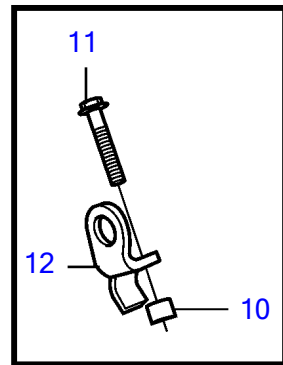

D3-110I-D, D3-110I-E, D3-140I-E, D3-140A-D, D3-140A-E, D3-150I-D, D3-150I-E, D3-170I-D, D3-170I-E, D3-170A-D, D3-170A-E, D3-200I-D, D3-200I-E, D3-200A-D, D3-200A-E, D3-220I-D, D3-220I-E, D3-220A-D, D3-220A-E

24794

D3-110I-D, D3-110I-E, D3-140I-E, D3-140A-D, D3-140A-E, D3-150I-D, D3-150I-E, D3-170I-D, D3-170I-E, D3-170A-D, D3-170A-E, D3-200I-D, D3-200I-E, D3-200A-D, D3-200A-E, D3-220I-D, D3-220I-E, D3-220A-D, D3-220A-E

REF	PART NO.	QTY	DESCRIPTION	SEE SEC.	NOTES
1	3801382	1	Longblock engine		
2	31338169	1	Valve cover		
3	31251172	1	• Delivery pipe	35714	
4	31251173	1	• Delivery pipe	35714	
5	31251174	1	• Delivery pipe	35714	
6	31251175	1	• Delivery pipe	35714	
7	3819129	1	• Oil filler cap		
8	965181	2	• Flange screw		
9	21806510	1	• Lifting eye		Obsolete part
10	1678297	1	• Spacer sleeve	35658	
11	965193	1	• Flange screw	35658	
12	(21146441)	1	• Lifting eye		Obsolete part
13	955083	1	Cap plug